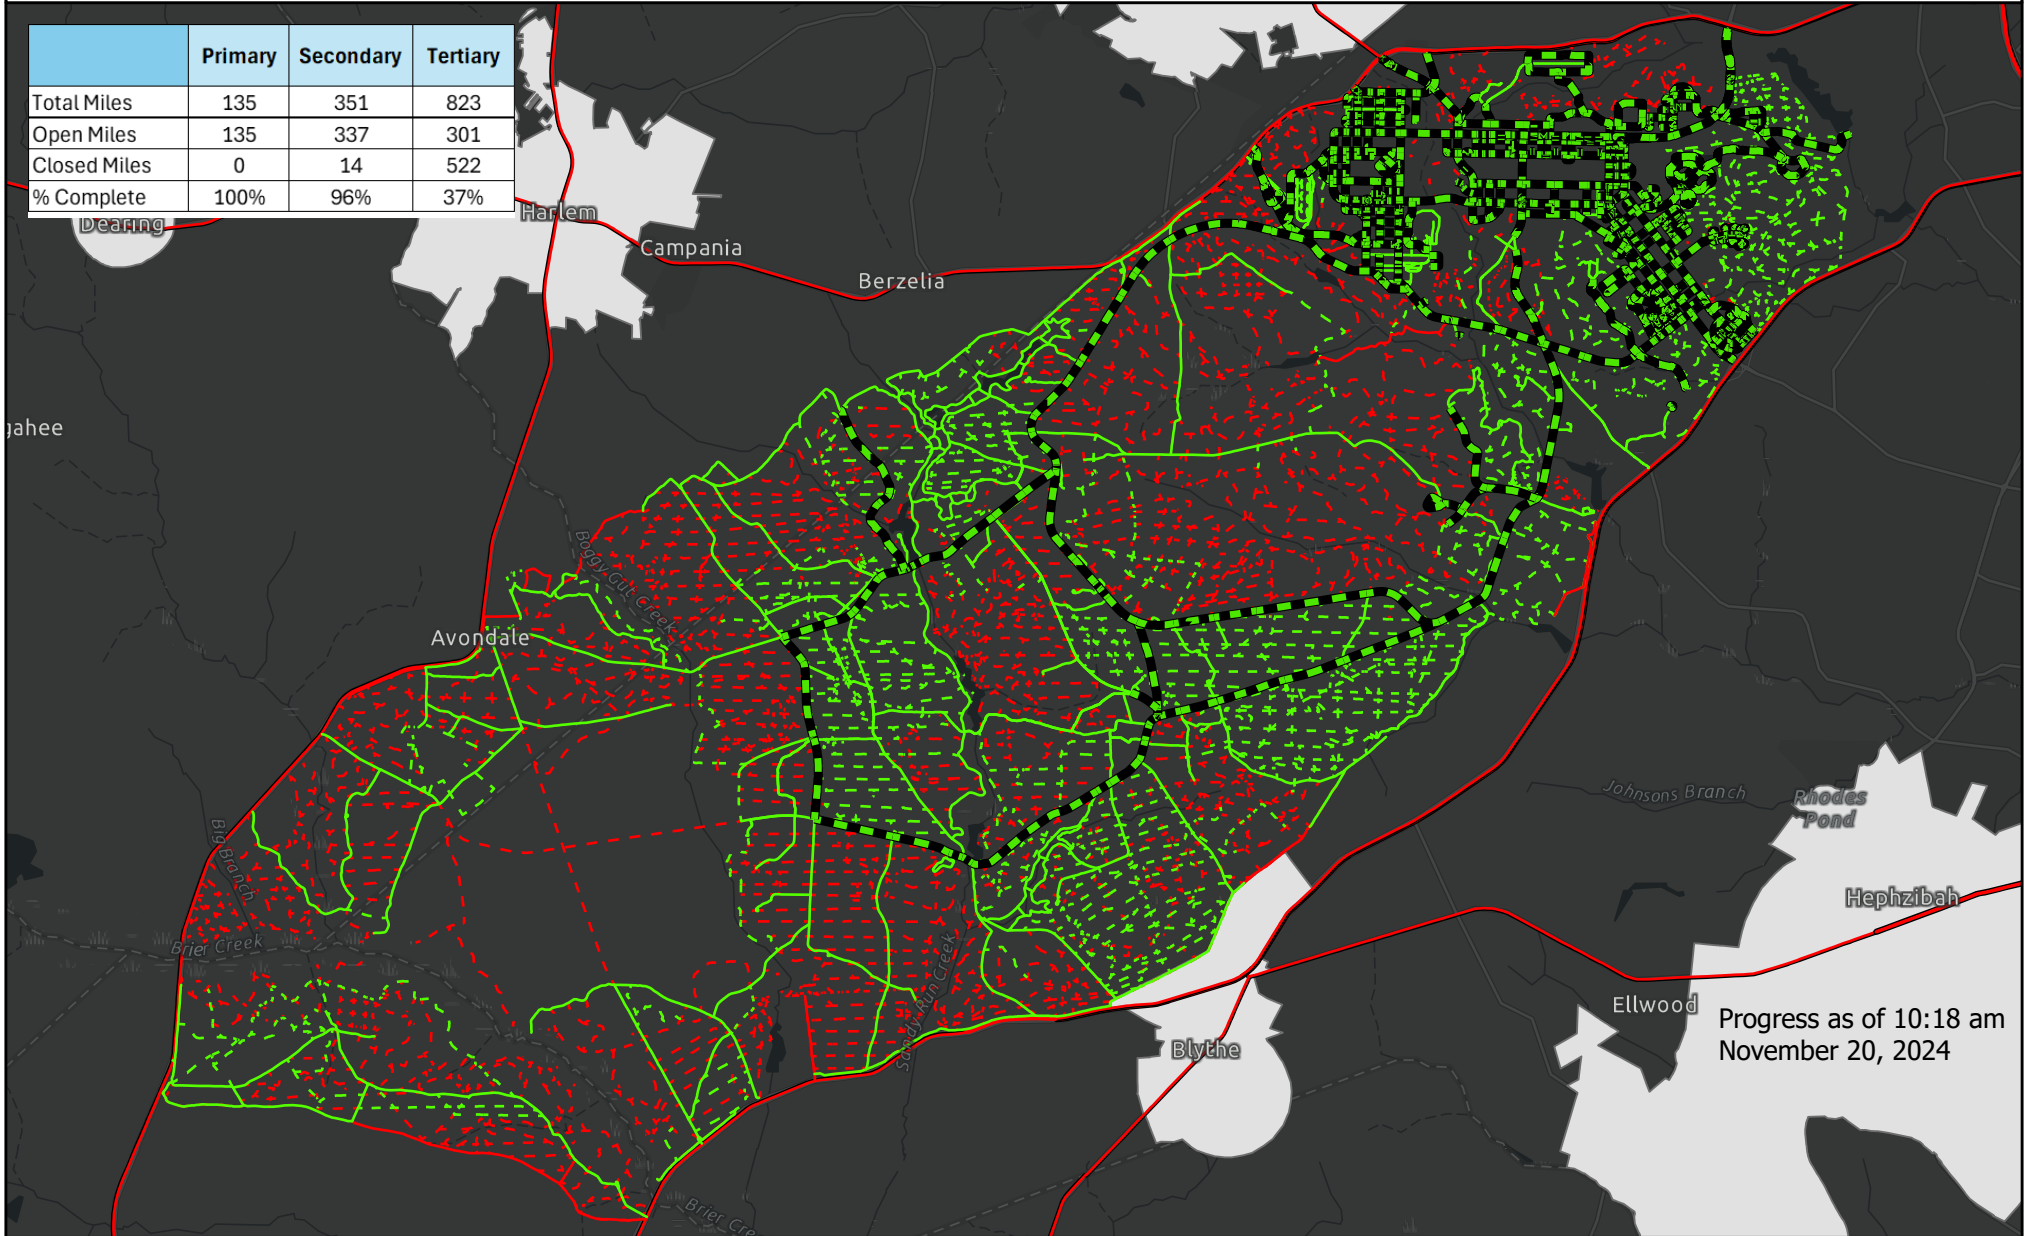

Fort Eisenhower, US Army Hurricane Helene Road Re-Opening Status

	Primary	Secondary	Tertiary
Total Miles	135	351	823
Open Miles	135	337	301
Closed Miles	0	14	522
% Complete	100%	96%	37%

Progress as of 10:18 am
November 20, 2024

Map Projection: WGS
1984 UTM Zone 17 North MGRS Grid Zone 17S.
Published November 20, 2024.
Credits: Zachary Hardy, GIS Specialist

0 1 2 4 6
Kilometers
0 1 2 4 6
Miles

Map Scale 1:140,000

Primary Road Re-Opened

Yes

No

Secondary Road Re-Opened

No

Tertiary Road Re-Opened

Yes

No

Yes

This map was created by the Fort Eisenhower
Natural Resources Branch.